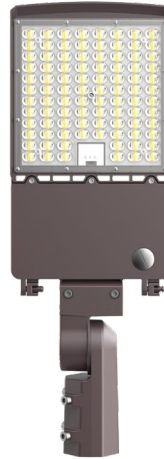

LED AREA LIGHT

Model No. EALH-150W1033cws

LED **EALH-150W1033cws** is LED Area Light featuring Lumileds 2835 LED chips with high efficiency (150-170 lumens per watt). It offers 3 color temperatures (3000K, 4000K, 5000K) and 3 wattage selections (150W, 120W, 100W). With an IP65 rating for outdoor use and over 110-degree light distribution angle, it provides bright, clear illumination. This light is UL/cUL and DLC 5.1 Premium certified, ensuring safety and eligibility for utility rebates, making it ideal for various outdoor lighting applications.

±400W
REPLACEMENT

3 Wattage Selectable

3CCT Selectable

IP65 Protection

Energy Efficient

0-10V Dimmable

Wet Rated

Electrical Specifications