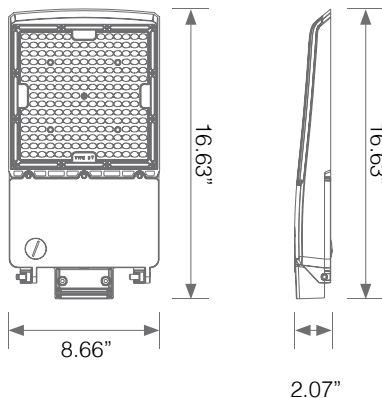

LED AREA LIGHT

Model No. EALH-150W1033cws

LED **EALH-150W1033cws** is LED Area Light featuring Lumileds 2835 LED chips with high efficiency (150-170 lumens per watt). It offers 3 color temperatures (3000K, 4000K, 5000K) and 3 wattage selections (150W, 120W, 100W). With an IP65 rating for outdoor use and over 110-degree light distribution angle, it provides bright, clear illumination. This light is UL/cUL and DLC 5.1 Premium certified, ensuring safety and eligibility for utility rebates, making it ideal for various outdoor lighting applications.

Input Voltage	Luminous Efficacy	Beam Angle	CRI	Input Current	Power Factor	Lamp Lifespan
277-480 V	150-170 lm/W	Type III	70	0.58 A	0.9	50,000 Hrs.

Mechanical Specifications

Rating	Operational Temperature	Inner Box QTY.	Master Box QTY.	Dimensions(in.)	UPC Code
Wet Rated	-40°F - 113°F	N/A	1 qty.	8.66"(W) x 2.07"(D) x 16.63"(H)	811174037941

Product Dimensions

Product Photometric Data