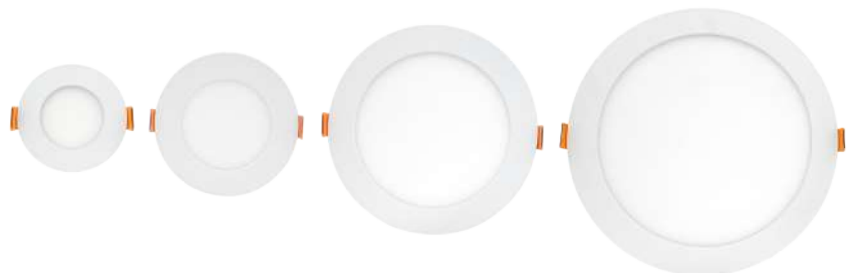

DESCRIPTION

Ultra slim design, lamp thickness only 0.39".

Features color tunable technology lets the user choose between 2700K, 3000K, 3500K, 4000K, or 5000K.

IC rated for direct contact with insulation.

LISTING

ETL Listed. Energy Star.

3inch & 4inch & 6inch & 8inch: Easily flip the switch for desired CCT

Products view

SIZE & DIMENSION

SIZE	A	B	C	D	E
3inch	Φ3.62"(92mm)	0.39"(9.9mm)			
4inch	Φ4.92"(125mm)	0.39"(9.9mm)			
6inch	Φ6.89"(175mm)	0.39"(9.9mm)	3.94"(100mm)	2.68"(68mm)	1.34"(34mm)
8inch	Φ8.82"(224mm)	0.39"(9.9mm)			