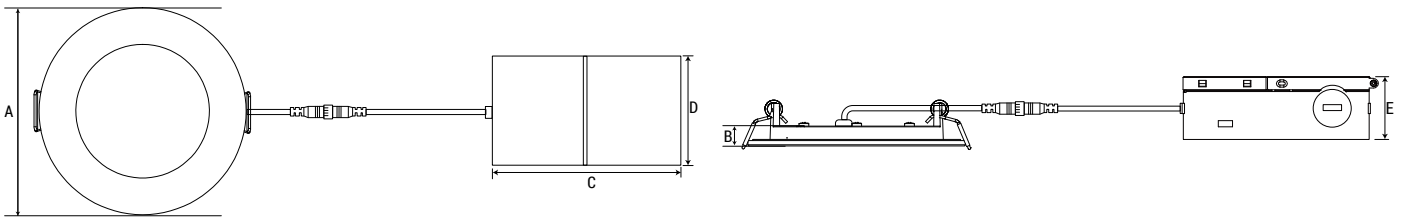

LISTING

ETL Listed. Energy Star.

3inch & 4inch & 6inch & 8inch: Easily flip the switch for desired CCT

Products view

SIZE & DIMENSION

SIZE	A	B	C	D	E
3inch	Φ3.62"(92mm)	0.39"(9.9mm)			
4inch	Φ4.92"(125mm)	0.39"(9.9mm)			
6inch	Φ6.89"(175mm)	0.39"(9.9mm)	3.94"(100mm)	2.68"(68mm)	1.34"(34mm)
8inch	Φ8.82"(224mm)	0.39"(9.9mm)			