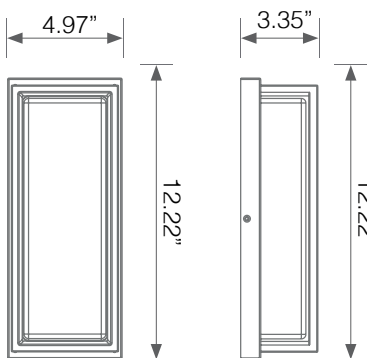

Matte Black Aluminum Die Cast & Frosted Plastic Lens

150W
REPLACEMENT

- 18W**
18 Watts
- RGBW LED**
RGBW LED
- Wi-Fi & Bluetooth Enabled**
- Multicolor CCT+RGB**
- App Dimming**
- IP65 Protection**
- Integrated LED Fixture**

Electrical Specifications

Model No.	Input Power	Input Voltage	Lumen Output	Beam Angle	Center Beam	CCT
LIS-WL1000-12	18 W	120 V	1260 lm	180°	N/A	RGBW
CRI	Luminous Efficacy	Power Factor	Input Current	Base	Lamp Lifespan	Estimated Yearly Cost
80	70 lm/W	0.95	0.16 A	Direct Wiring	40,000 Hrs.	\$2.16

Mechanical Specifications

Rating	Operational Temperature	Inner Box QTY.	Master Box QTY.	Dimensions(in.)	UPC Code
Wet Rated	-4°F - 104°F	1 pcs	10 pcs	4.97"(W) x 3.35"(D) x 12.22" (H)	811174038962

Product Dimensions