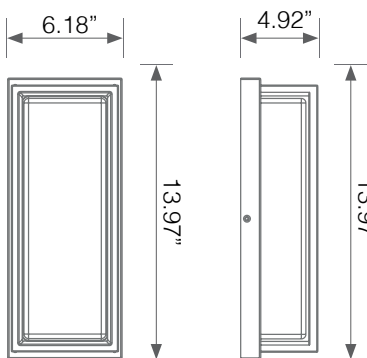

Electrical Specifications

Model No.	Input Power	Input Voltage	Lumen Output	Beam Angle	Center Beam	CCT
LIS-WL1000-14	22 W	120 V	1540 lm	180°	N/A	RGBW

CRI	Luminous Efficacy	Power Factor	Input Current	Base	Lamp Lifespan	Estimated Yearly Cost
80	70 lm/W	0.95	0.18 A	Direct Wiring	40,000 Hrs.	\$2.64

Mechanical Specifications

Rating	Operational Temperature	Inner Box QTY.	Master Box QTY.	Dimensions(in.)	UPC Code
Wet Rated	-4°F - 104°F	1 pcs	10 pcs	6.18"(W) x 4.92"(D) x 13.97" (H)	811174038986

Product Dimensions

Product Photometric Data