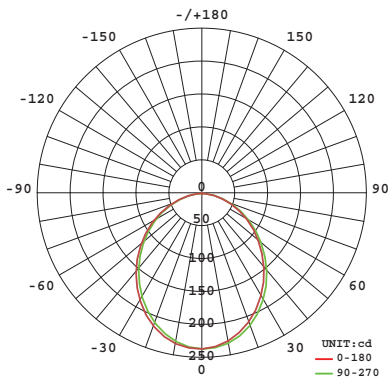

Certifications and Listings

- cETLus
- RoHS
- FCC
- ENERGY STAR®

Item #
Type
Project
Notes
Date

Wattage Comparison

Traditional Source	LED System Wattage	Energy Savings
100W BR40	8W	92%
120W Incandescent	13W	90%
23W CFL	16W	30%
32W CFL	20W	63%

Installation

- For installation into 3", 4", 6", and 8" ceiling cut-outs.

Ordering Guide

LEDMD	X	R	/	2A	/	XXXX	S	T	/	9	SC3
Product Name	Size	Shape		Generation		Lumens	Voltage	Dimming		CRI	CCT
LEDMD = LED MICRODISK	3 = 3" 4 = 4" 6 = 6" 8 = 8"	R = Round		2A = Generation 2A		500 = 500 lumens 800 = 800 lumens 1200 = 1200 lumens 1600 = 1600 lumens	S = 120V	T = Phase-cut dimming		9 = >90	SC3 = Selectable Color (2700, 3000, 3500, 4000, 5000K)

Photometric Data

3-inch

AVERAGE BEAM ANGLE (50%): 100.4 DEG

4-inch

AVERAGE BEAM ANGLE (50%): 109.1 DEG

Zonal Lumen Distribution

Zone	Lumens	% Retrofit Kit
0-5	5.5	0.95
0-10	21.8	3.75
0-15	48.2	8.28
0-20	83.3	14.32
0-25	125.8	21.61
0-30	173.6	29.84
0-35	225.1	38.67
0-40	278.1	47.79
0-45	330.8	56.84
0-50	381.4	65.54
0-55	428.5	73.63
0-60	470.6	80.87
0-65	506.8	87.08
0-70	536.0	92.10
0-75	557.8	95.85
0-80	572.2	98.32
0-85	579.6	99.60
0-90	581.3	99.89
0-95	581.4	99.90
0-100	581.4	99.90
0-105	581.4	99.90
0-110	581.4	99.91
0-115	581.5	99.91
0-120	581.5	99.92
0-125	581.5	99.93
0-130	581.6	99.93
0-135	581.6	99.94
0-140	581.7	99.95
0-145	581.7	99.96
0-150	581.8	99.97
0-155	581.8	99.98
0-160	581.9	99.98
0-165	581.9	99.99
0-170	581.9	100.00
0-175	582.0	100.00
0-180	582.0	100.00