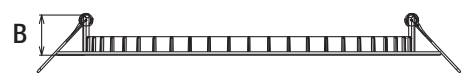

Accessories

Item Number	Ordering Abbreviation	Size
60793	LEDMD6FTEXCBL	6ft
60794	LEDMD10FTEXCBL	10ft
60795	LEDMD20FTEXCBL	20ft

Physical Information

Item Number	(A) Diameter in (mm)	(B) Height in (mm)	Weight (lb)
61403	3.9 (100)	0.9 (2.35)	5.29
61404	4.9 (125)	0.9 (2.35)	9.31
61405	6.8 (175)	0.9 (2.35)	10.65
61407	8.8 (225)	0.9 (2.35)	17.04

3-inch

4-inch

6-inch

8-inch

Dimensions in mm

Additional Specifications

- Suitable for indoor and outdoor, dry and wet locations.
- Not intended for use with emergency light fixtures or exit lights.
- Suitable for use in closets, compliant with NFPA 70, NEC section 410.16 (A)(3) and 410.16 (C)(5)
- For use in housings that can structurally support a lamp weighing one pound.