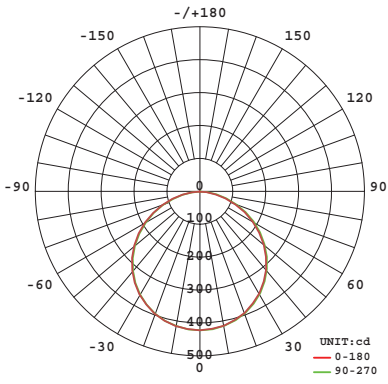

Photometric Data (continued)

6-inch