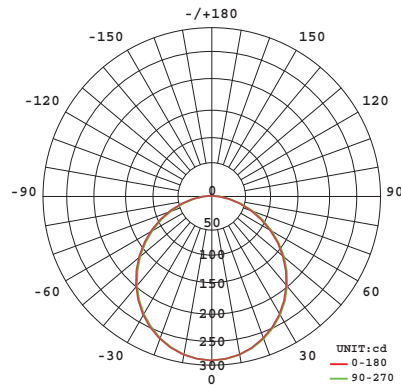

Installation

- For installation into 3", 4", 6", and 8" ceiling cut-outs.

Ordering Guide

LEDMD	X	R	/	2A	/	XXXX	S	T	/	9	SC3
Product Name	Size	Shape		Generation		Lumens	Voltage	Dimming		CRI	CCT
LEDMD = LED MICRODISK	3 = 3" 4 = 4" 6 = 6" 8 = 8"	R = Round		2A = Generation 2A		500 = 500 lumens 800 = 800 lumens 1200 = 1200 lumens 1600 = 1600 lumens	S = 120V	T = Phase-cut dimming		9 = >90	SC3 = Selectable Color (2700, 3000, 3500, 4000, 5000K)

Ordering Information

Item Number	Ordering Abbreviation	Wattage	Input Voltage	Dimming	CRI	Color Temp	Total Fixture Lumens	LPW	ENERGY STAR®	Case Quantity
61403	LEDMD3R/2A/500ST/9SC3	8	120	Phase-Cut	90	2700, 3000, 3500, 4000 or 5000K	500	62.5	Yes	1
61404	LEDMD4R/2A/800ST/9SC3	13	120	Phase-Cut	90	2700, 3000, 3500, 4000 or 5000K	800	61.5	Yes	1
61405	LEDMD6R/2A/1200ST/9SC3	16	120	Phase-Cut	90	2700, 3000, 3500, 4000 or 5000K	1200	75.0	Yes	1
61406	LEDMD6R/2A/1200ST/9SC3	16	120	Phase-Cut	90	2700, 3000, 3500, 4000 or 5000K	1200	75.0	Yes	4
61407	LEDMD8R/2A/1600ST/9SC3	20	120	Phase-Cut	90	2700, 3000, 3500, 4000 or 5000K	1600	80.0	Yes	1

Photometric Data

3-inch

AVERAGE BEAM ANGLE (50%): 100.4 DEG

4-inch

AVERAGE BEAM ANGLE (50%): 109.1 DEG

Zonal Lumen Distribution

Zone	Lumens	% Retrofit Kit
0-5	5.5	0.95
0-10	21.8	3.75
0-15	48.2	8.28
0-20	83.3	14.32
0-25	125.8	21.61
0-30	173.6	29.84
0-35	225.1	38.67
0-40	278.1	47.79
0-45	330.8	56.84
0-50	381.4	65.54
0-55	428.5	73.63
0-60	470.6	80.87
0-65	506.8	87.08
0-70	536.0	92.10
0-75	557.8	95.85
0-80	572.2	98.32
0-85	579.6	99.60
0-90	581.3	99.89
0-95	581.4	99.90
0-100	581.4	99.90
0-105	581.4	99.90
0-110	581.4	99.91
0-115	581.5	99.91
0-120	581.5	99.92
0-125	581.5	99.93
0-130	581.6	99.93
0-135	581.6	99.94
0-140	581.7	99.95
0-145	581.7	99.96
0-150	581.8	99.97
0-155	581.8	99.98
0-160	581.9	99.98
0-165	581.9	99.99
0-170	581.9	100.00
0-175	582.0	100.00
0-180	582.0	100.00