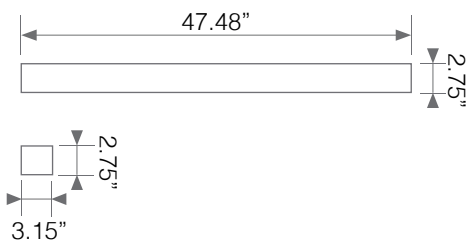

3000K 4000K 5000K

*Tunable switch

Dimmable

Damp Rated

Easy and fast installation

Electrical Specifications

	Lumen Output	Input Power	Input Voltage	Luminous Efficacy	CCT	Estimated Yearly Cost
Total	6500 lm	50 W	AC120-277V	130 lm/W	3500K / 4000K 5000K	\$ 6.02
Up Light	1950 lm					
Down Light	4550 lm					

Beam Angle	Center Beam	CRI	Power Factor	Input Current	Base	Lamp Lifespan
100°	60	80	0.9	0.43 A	N/A	50,000 Hrs.

Mechanical Specifications

Rating	Operational Temperature	Inner Box QTY.	Master Box QTY.	Dimensions(in.)	UPC Code
Damp Rated	10°F - 170°F	1 pc	4 pcs	47.48"(W) x 2.75"(H) x 3.15"(D) 78.74"(Wire Connector)	811174034810

Product Dimensions

Photometric Data

*Independent Up & Down CCT Tunable Switches