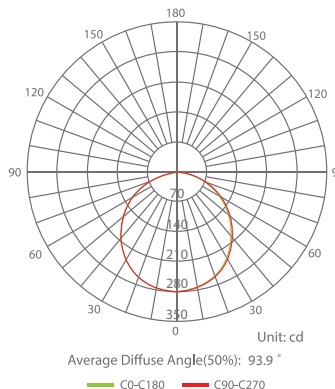

3000K 4000K 5000K

*Tunable switch

Dimmable

Damp Rated

Easy and fast installation

Electrical Specifications

	Lumen Output	Input Power	Input Voltage	Luminous Efficacy	CCT	Estimated Yearly Cost
Total	6500 lm	50 W	AC120-277V	130 lm/W	3500K / 4000K 5000K	\$ 6.02
Up Light	1950 lm					
Down Light	4550 lm					

Beam Angle	Center Beam	CRI	Power Factor	Input Current	Base	Lamp Lifespan
100°	60	80	0.9	0.43 A	N/A	50,000 Hrs.

Mechanical Specifications

Rating	Operational Temperature	Inner Box QTY.	Master Box QTY.	Dimensions(in.)	UPC Code
Damp Rated	10°F - 170°F	1 pc	4 pcs	47.48"(W) x 2.75"(H) x 3.15"(D) 78.74"(Wire Connector)	811174034810

Product Dimensions

Photometric Data

*Independent Up & Down CCT Tunable Switches