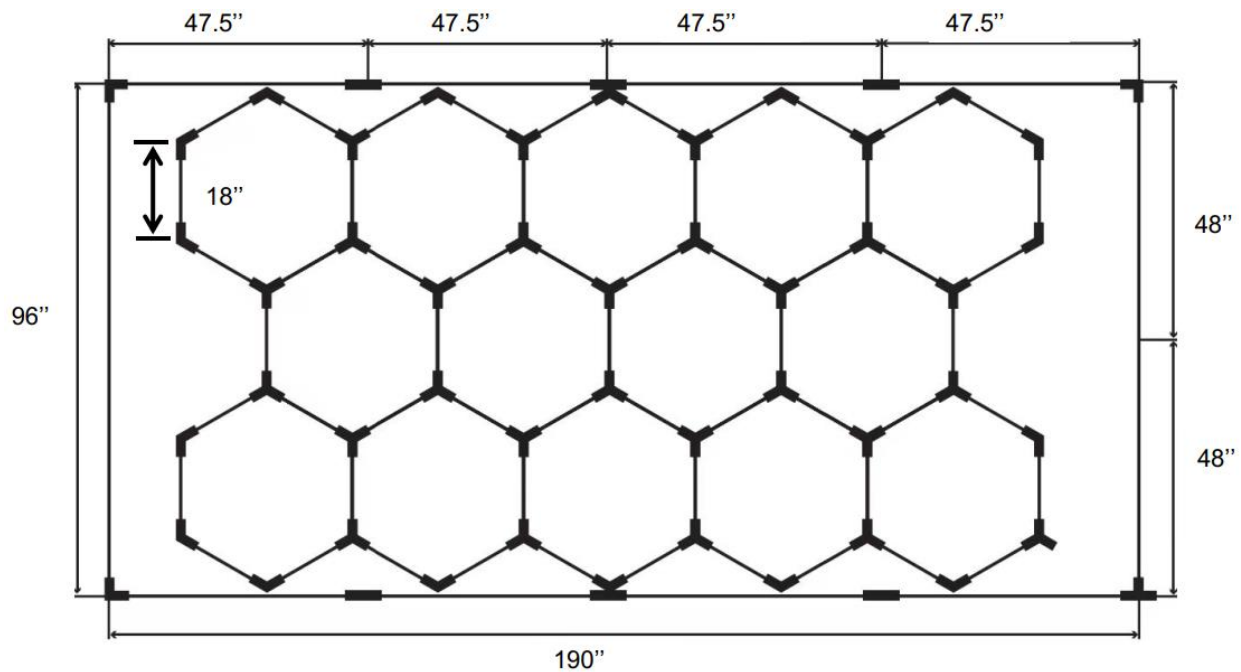

LEDSHOP1000055001 - LG-GRGLT-96x69-5HEX-144-5K
LEDSHOP1000055000 - LG-GRGLT-190x96-14HEX-534-5K

Dimensions

LEDSHOP1000055001 - LG-GRGLT-96x69-5HEX-144-5K

LEDSHOP1000055000 - LG-GRGLT-190x96-14HEX-534-5K

HEXAGON GARAGE LIGHT KIT

LEDSHOP1000055001 - LG-GRGLT-96x69-5HEX-144-5K
LEDSHOP1000055000 - LG-GRGLT-190x96-14HEX-534-5K

Electrical Specifications

Model	Watts	Lumens	LPW	CCT	CRI	Voltage	Beam Angle	Dimmable
5Hex	144W	17,280	120	5000K	80	AC120V	120	Yes*
14Hex	534W	64,080						