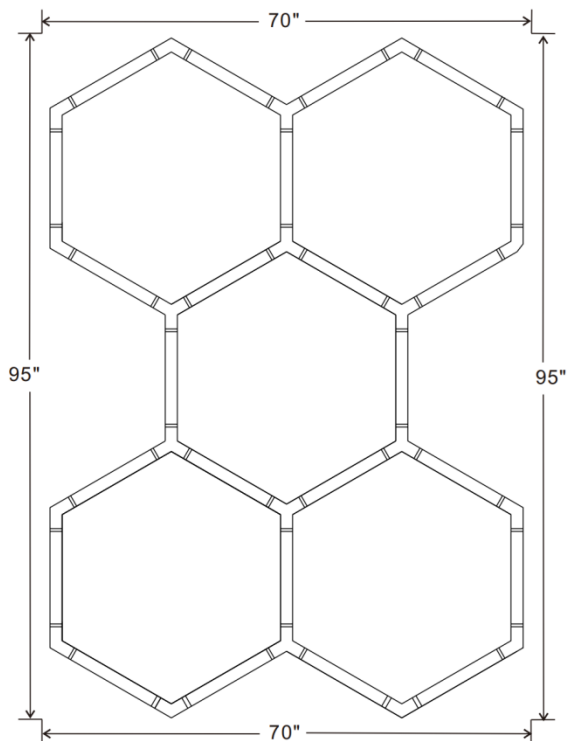

LEDSHOP1000055001 - LG-GRGLT-96x69-5HEX-144-5K
LEDSHOP1000055000 - LG-GRGLT-190x96-14HEX-534-5K

Dimensions

LEDSHOP1000055001 - LG-GRGLT-96x69-5HEX-144-5K

LEDSHOP1000055000 - LG-GRGLT-190x96-14HEX-534-5K

HEXAGON GARAGE LIGHT KIT

LEDSHOP1000055001 - LG-GRGLT-96x69-5HEX-144-5K
LEDSHOP1000055000 - LG-GRGLT-190x96-14HEX-534-5K

Electrical Specifications

Model	Watts	Lumens	LPW	CCT	CRI	Voltage	Beam Angle	Dimmable
5Hex	144W	17,280	120	5000K	80	AC120V	120	Yes*
14Hex	534W	64,080						