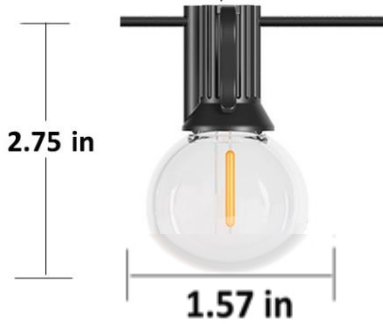

*Length is nominal, actual length noted below

Dimensions

SKU	Nominal Length	Lead Wire Length (A)	Bulb Spacing (B)	Tail Wire Length (C)	Total Actual Length
LEDSTNG1000055706	50ft	118.1"	19.7"	9.8"	50.0'
LEDSTNG1000055707	100ft	118.1"	21.9"	12.2"	100.1'
LEDSTNG1000055708	25ft	6.0"	12.0"	6.0"	25.0'

*Note picture for spacing reference and does not represent the bulbs that are included.

Dimmers

A string light dimmer is available (sold separately) that can dim string lights plugged into it.

LEDDMMR1000055715 - Remote Control Dimmer for String Lights - 120W Max Load

Socket Details

Application Pictures