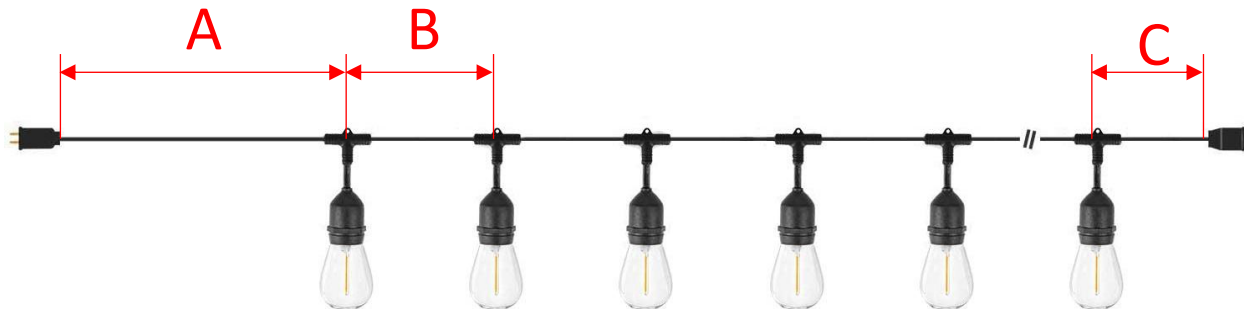

Replacement bulbs are sold as 25-packs SKUs:

LEDG40B1000055714 - Single Filament 0.5W

No replacement for 5W incandescent available.

Electrical Specifications

SKU	Nominal Length*	Wire Gauge	No. Sockets	Included Bulbs	Max Linking Wattage
LEDSTNG1000055706	50ft	20AWG	25	(27) 0.5W	430W
LEDSTNG1000055707	100ft	20AWG	50	(52) 0.5W	430W
LEDSTNG1000055708	25ft	20AWG	25	(27) 5W	430W

*Length is nominal, actual length noted below

Dimensions

SKU	Nominal Length	Lead Wire Length (A)	Bulb Spacing (B)	Tail Wire Length (C)	Total Actual Length
LEDSTNG1000055706	50ft	118.1"	19.7"	9.8"	50.0'
LEDSTNG1000055707	100ft	118.1"	21.9"	12.2"	100.1'
LEDSTNG1000055708	25ft	6.0"	12.0"	6.0"	25.0'