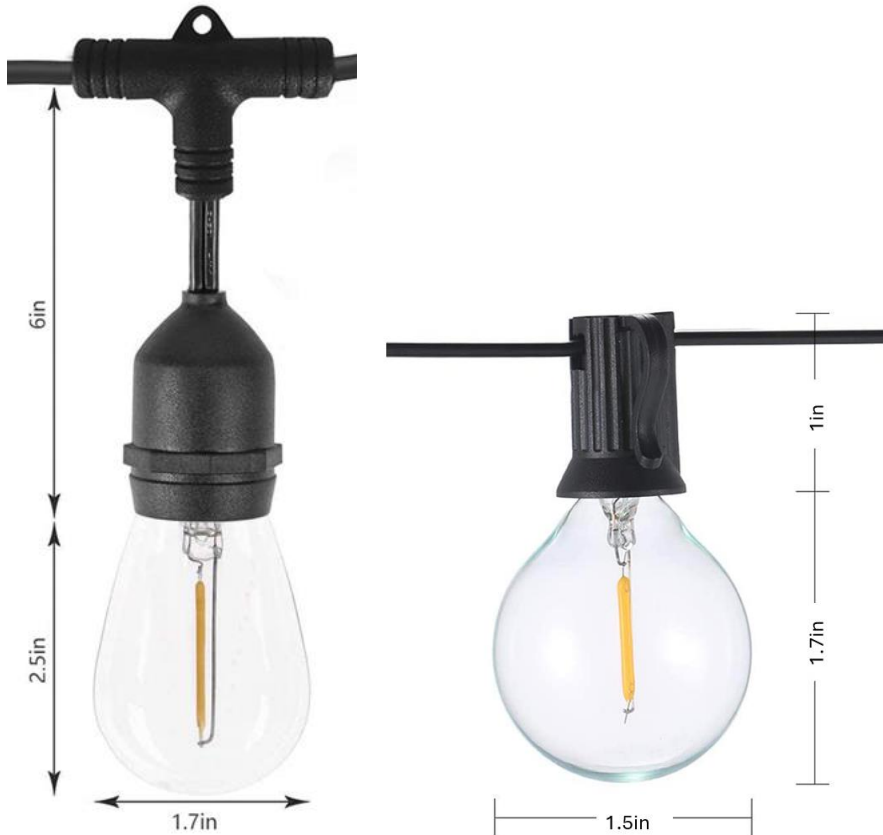

Socket Details