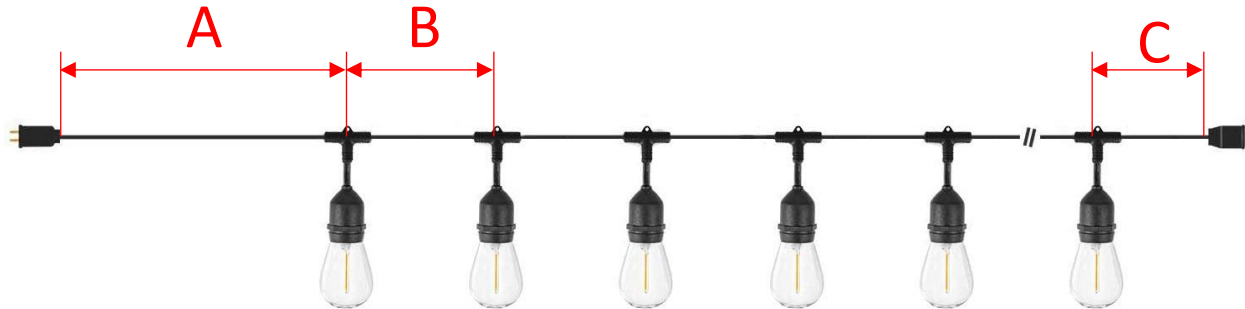

Electrical Specifications

SKU	Nominal Length*	Wire Gauge	No. Sockets	Included Bulbs	Battery Capacity	Solar Panel Power
LEDSTNG1000055709	25ft	20AWG	25	(27) 0.5W	3.7V 4000mAh	3W 5.5V
LEDSTNG1000055710	50ft	20AWG	50	(52) 0.5W	3.7V 6000mAh	5W 5.5V
LEDSTNG1000055711	48ft	20AWG	15	(17) 1W	3.7V 4000mAh	3W 5.5V

*Length is nominal, actual length noted below

Dimensions

SKU	Nominal Length	Lead Wire Length (A)	Bulb Spacing (B)	Tail Wire Length (C)	Total Actual Length
LEDSTNG1000055709	25ft	72.4"	9.8"	5.5"	26.2'
LEDSTNG1000055710	50ft	66.7"	10.8"	5.5"	50.2'
LEDSTNG1000055711	48ft	76.4"	35.4"	9.8"	48.5'