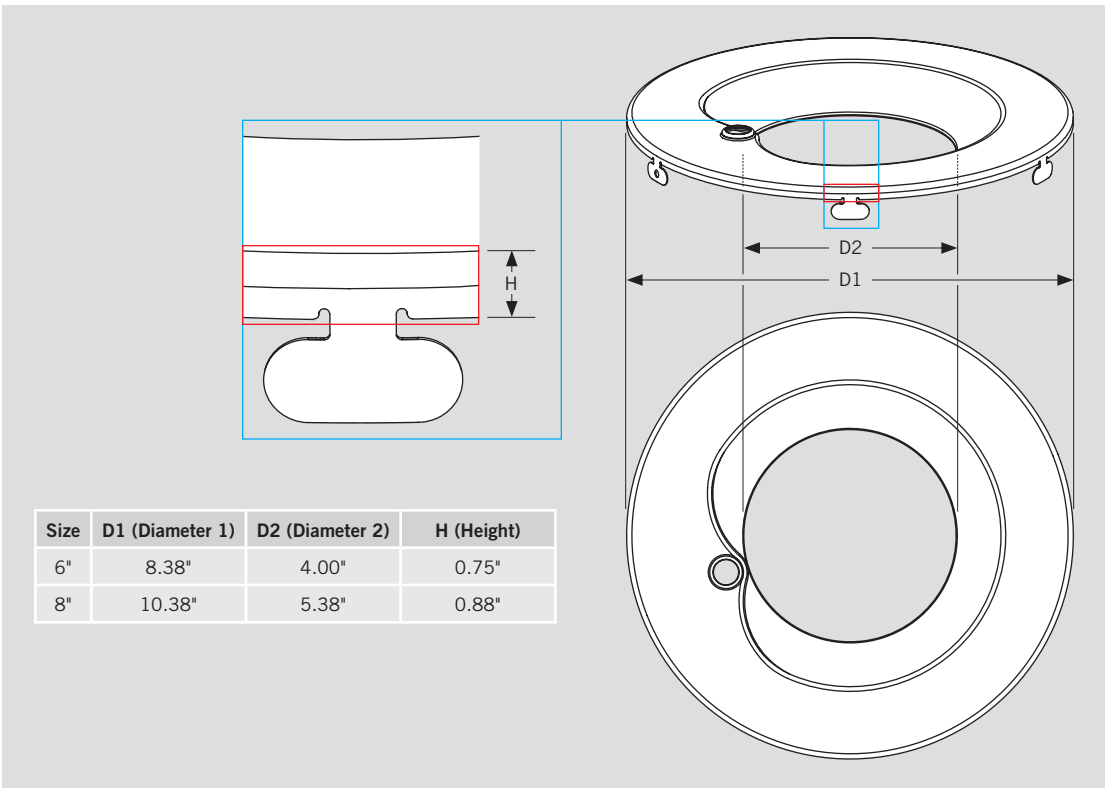

KT-RDLED-EM-XA-MB-TRIM
INTERCHANGEABLE TRIM FOR EM COMMERCIAL DOWNLIGHTS

DESCRIPTION

Interchangeable Trim for Series A
EM Commercial Downlights | Matte Black

PHYSICAL SPECIFICATIONS

KT-RDLED-EM-XA-MB-TRIM

INTERCHANGEABLE TRIM FOR EM COMMERCIAL DOWNLIGHTS

ORDERING INFORMATION

Catalog Number	Pack Qty.	UPC	Easy Code
KT-RDLED-EM-6A-MB-TRIM	1	843654137339	BRC-30
KT-RDLED-EM-8A-MB-TRIM	1	843654137346	TVP-14

CATALOG NUMBER BREAKDOWN

KT-RDLED-EM-XA-MB-TRIM

1
2
3
4
5
6
7
8

- 1** Keystone Technologies
- 2** Recessed Downlight
- 3** LED Technology
- 4** Built-in Emergency Pack
- 5** Nominal Size
- 6** Series A
- 7** Matte Black
- 8** Trim

5 Nominal Size

6	6"
8	8"