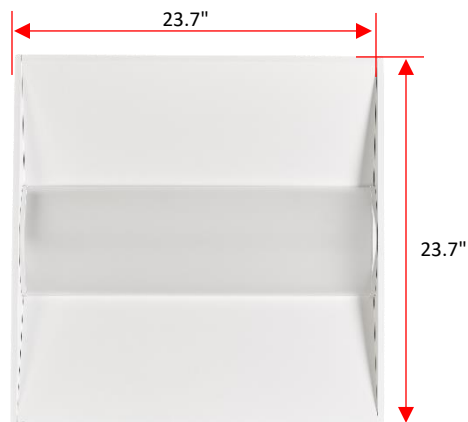

LEDTROF1000051835 - LG-TR-24-34/42/50-3CCT

LEDTROF1000051836 - LG-TR-22-25/30/35-3CCT

Project:	
Type:	
Catalog #:	

WATTAGE ADJUSTABLE

COLOR TUNABLE

The Wattage & Color Tunable LED Troffer Light are designed to illuminate indoor areas such as offices, schools, hospitals, basements, or any other area with a drop (T-grid) ceiling. This LED Troffer light represents the classic shape of a fluorescent troffer light with an architectural basket design for improved light distribution. The LED troffer uses integrated LEDs meaning reduced maintenance cost of stocking and changing fluorescent tubes. With multiple wattage and color temperature options available in the same fixture, you can rest assured these fixtures will work for any job no matter the light needs or color preferences. Available in 2x2 and 2x4 sizes.

Product Features

- **Color Temperature:** Field-Adjustable Color 3500K/4000K/5000K
- **Power Use:** Field-Adjustable Wattage 25W/30W/35W (2x2) | 34W/42W/50W (2x4)
- **Lumens per Watt:** 130
- **Housing Construction:** Sheet metal stamping
- **Optical Lens:** Frosted PMMA Lens
- **Optical Distribution:** 110°
- **LEDs:** Seoul 2835 LED Chips
- **LED Life Hours:** L70 > 100,000 hours
- **Driver:** AC120-277V, 50/60Hz, 0-10V Dimming*
- **Power Factor (PF):** > 0.90
- **Total Harmonic Distortion (THD):** <20%
- **Color Rendering Index (CRI):** > 80
- **Operating Temperature:** -4°F ~ 122°F (-20°C ~ 50°C)
- **Warranty:** 5 year warranty.

Dimensions

2x4 - LEDTROF1000051835

2x2 - LEDTROF1000051836

Electrical Specifications

Model	Size	Watts	Lumens	LPW	CRI	Volt	CCT
LG-TR-24-34/42/50-3CCT	2x4	34W/42W/50W	4375/5000/6250	130	>80	120-277V	Adjustable 3500K/4000K/5000K
LG-TR-22-25/30/35-3CCT	2x2	25W/30W/35W	3125/3750/4375				