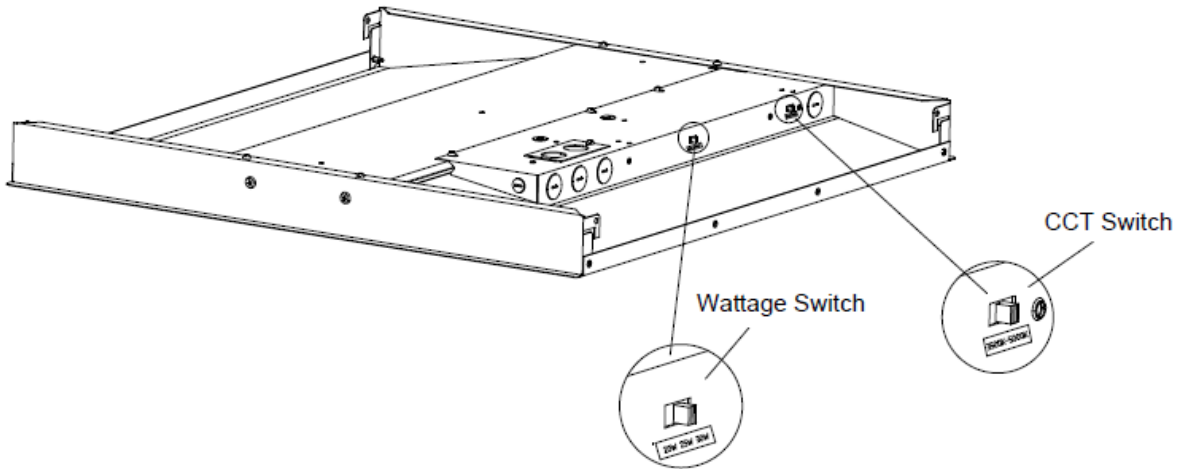

Dimensions

2x4 - LEDTROF1000051835

2x2 - LEDTROF1000051836

Electrical Specifications

Model	Size	Watts	Lumens	LPW	CRI	Volt	CCT
LG-TR-24-34/42/50-3CCT	2x4	34W/42W/50W	4375/5000/6250	130	>80	120-277V	Adjustable 3500K/4000K/5000K
LG-TR-22-25/30/35-3CCT	2x2	25W/30W/35W	3125/3750/4375				

DLC Premium Listed

Model	DLC QPL ID
LG-TR-24-34/42/50-3CCT	IN PROGRESS
LG-TR-22-25/30/35-3CCT	IN PROGRESS

LEDTROF1000051835 - LG-TR-24-34/42/50-3CCT

LEDTROF1000051836 - LG-TR-22-25/30/35-3CCT

Field Adjustable Wattage & CCT