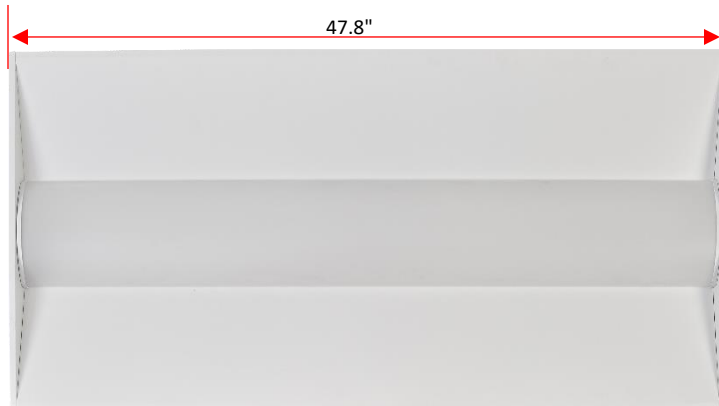

LEDTROF1000051835 - LG-TR-24-34/42/50-3CCT

LEDTROF1000051836 - LG-TR-22-25/30/35-3CCT

Project:	
Type:	
Catalog #:	

WATTAGE ADJUSTABLE

COLOR TUNABLE

The Wattage & Color Tunable LED Troffer Light are designed to illuminate indoor areas such as offices, schools, hospitals, basements, or any other area with a drop (T-grid) ceiling. This LED Troffer light represents the classic shape of a fluorescent troffer light with an architectural basket design for improved light distribution. The LED troffer uses integrated LEDs meaning reduced maintenance cost of stocking and changing fluorescent tubes. With multiple wattage and color temperature options available in the same fixture, you can rest assured these fixtures will work for any job no matter the light needs or color preferences. Available in 2x2 and 2x4 sizes.

Product Features

- **Color Temperature:** Field-Adjustable Color 3500K/4000K/5000K
- **Power Use:** Field-Adjustable Wattage 25W/30W/35W (2x2) | 34W/42W/50W (2x4)
- **Lumens per Watt:** 130
- **Housing Construction:** Sheet metal stamping
- **Optical Lens:** Frosted PMMA Lens
- **Optical Distribution:** 110°
- **LEDs:** Seoul 2835 LED Chips
- **LED Life Hours:** L70 > 100,000 hours
- **Driver:** AC120-277V, 50/60Hz, 0-10V Dimming*
- **Power Factor (PF):** > 0.90
- **Total Harmonic Distortion (THD):** <20%
- **Color Rendering Index (CRI):** > 80
- **Operating Temperature:** -4°F ~ 122°F (-20°C ~ 50°C)
- **Warranty:** 5 year warranty.

Dimensions

2x4 - LEDTROF1000051835

2x2 - LEDTROF1000051836

Electrical Specifications

Model	Size	Watts	Lumens	LPW	CRI	Volt	CCT
LG-TR-24-34/42/50-3CCT	2x4	34W/42W/50W	4375/5000/6250	130	>80	120-277V	Adjustable 3500K/4000K/5000K
LG-TR-22-25/30/35-3CCT	2x2	25W/30W/35W	3125/3750/4375				