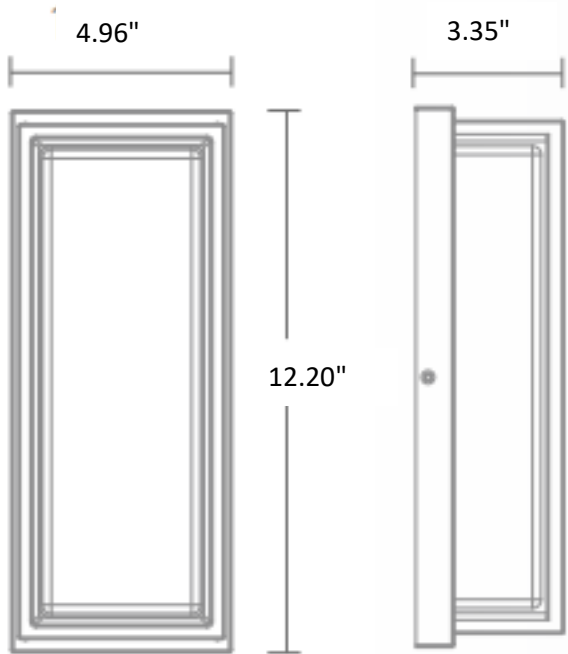

Project:	
Type:	
Catalog #:	

The LumeGen Modern Frame Outdoor Wall Light is a sleek design with black frame finish and frosted PC shade. This wall light fixture is color tunable allowing the user to select between 5 different color temperatures from 2700K warm white to 5000K day light. The rust-resistant aluminum frame, anti-UV shade and sealed light source is IP65 rated allowing it to withstand the elements. This wall light is a beautiful addition to many outdoor spaces such as patios, building exterior, and outdoor corridors.

### Dimension Drawing