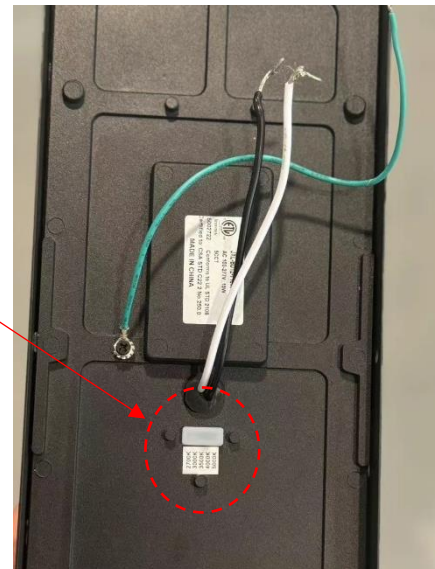

Color Tunable

The switch to change the color temperatures of the fixture is located on the back of the fixture.