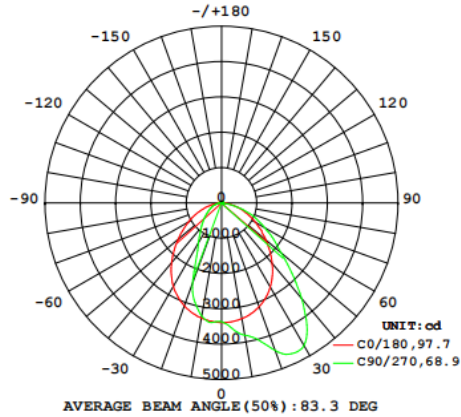

LEDWPCK1000051610