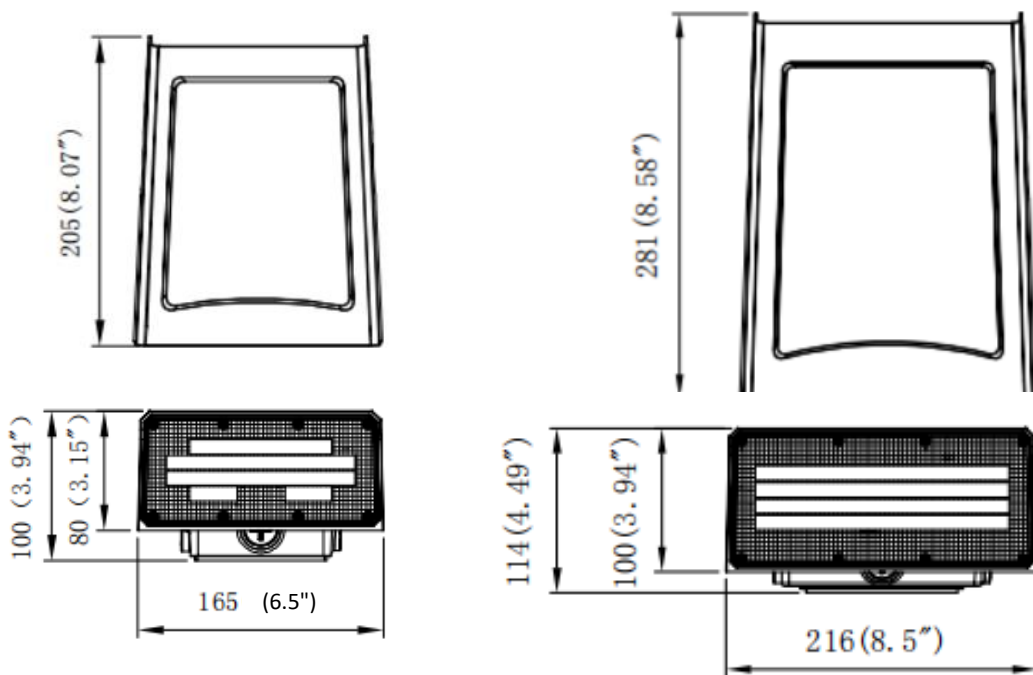

LEDWPCK1000051609 - TS-WPD0204-15W/20W/25W-H-TCP

LEDWPCK1000051610 - TS-WPD0608-45W/60W/75W-H-TCP

Dimensions

LEDWPCK1000051609

LEDWPCK1000051610

Electrical Specifications

Model	Watts	Lumens	LPW	CCT	CRI	Volt	Beam Angle
TS-WPD0204-15W/20W/25W-H-TCP	15	1800	120	3000K/4000K/5000K Selectable	>80	120- 277	65 x 95
	20	2400					
	25	3000					
TS-WPD0608-45W/60W/75W-H-TCP	45	5400	120	3000K/4000K/5000K Selectable	>80	120- 277	65 x 95
	60	7200					
	75	9000					