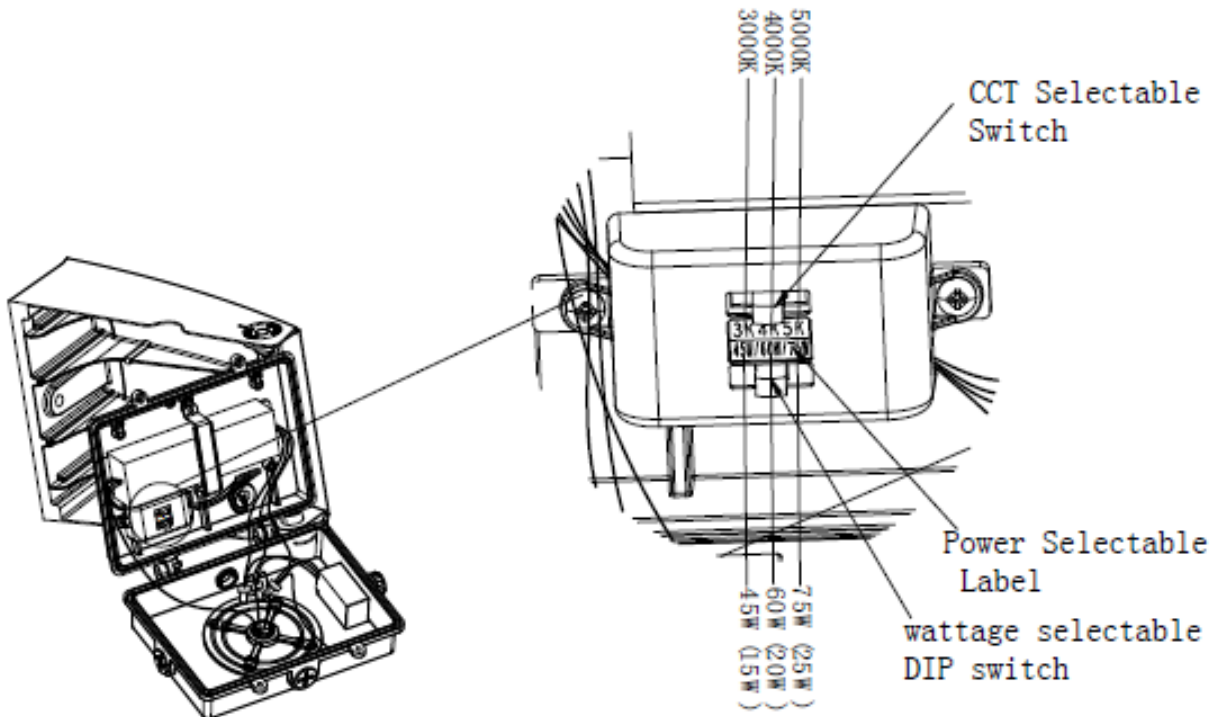

WATTAGE & COLOR SELECTABLE LED ADJUSTABLE WALL PACK

LEDWPCK1000051609 - TS-WPD0204-15W/20W/25W-H-TCP

LEDWPCK1000051610 - TS-WPD0608-45W/60W/75W-H-TCP

Adjustable Body

Built-in adjustable knuckle allows you to adjust the position of the light up to 90°