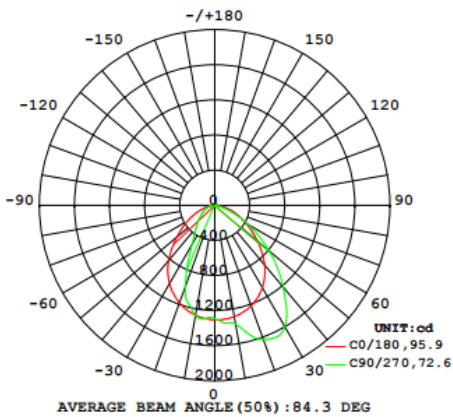

LEDWPCK1000051609 - TS-WPD0204-15W/20W/25W-H-TCP

LEDWPCK1000051610 - TS-WPD0608-45W/60W/75W-H-TCP

Dimensions

LEDWPCK1000051609

LEDWPCK1000051610

Electrical Specifications

Model	Watts	Lumens	LPW	CCT	CRI	Volt	Beam Angle
TS-WPD0204-15W/20W/25W-H-TCP	15	1800	120	3000K/4000K/5000K Selectable	>80	120- 277	65 x 95
	20	2400					
	25	3000					
TS-WPD0608-45W/60W/75W-H-TCP	45	5400	120	3000K/4000K/5000K Selectable	>80	120- 277	65 x 95
	60	7200					
	75	9000					

LEDWPCK1000051610 - TS-WPD0608-45W/60W/75W-H-TCP

Photometrics

LUMINOUS INTENSITY DISTRIBUTION DIAGRAM LUMINOUS INTENSITY DISTRIBUTION DIAGRAM

LEDWPCK1000051609

LEDWPCK1000051610

Wattage & Color Tunable Instructions