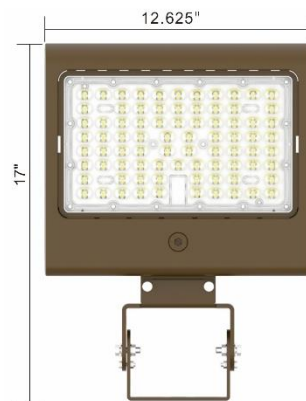

LEDAREA1000051335
LG-AR-50/80/100/150W-5K-YY-BZ