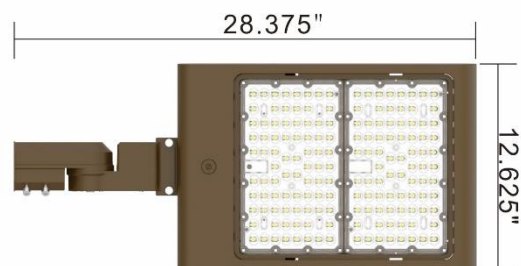

WATTAGE ADJUSTABLE LED AREA LIGHT

LEDAREA1000051335 - LG-AR-50/80/100/150W-5K-YY-BZ
LEDAREA1000051336 - LG-AR-150/200/240/300W-5K-YY-BZ

Mounting Accessories (Sold Separately)

Straight Arm Mount
LEDMKAL1000051339

LEDAREA1000051335
LG-AR-50/80/100/150W-5K-YY-BZ

LEDAREA1000051336
LG-AR-150/200/240/300W-5K-YY-BZ

Slip Fitter Mount
LEDMKAL1000051338

LEDAREA1000051335
LG-AR-50/80/100/150W-5K-YY-BZ

LEDAREA1000051336
LG-AR-150/200/240/300W-5K-YY-BZ