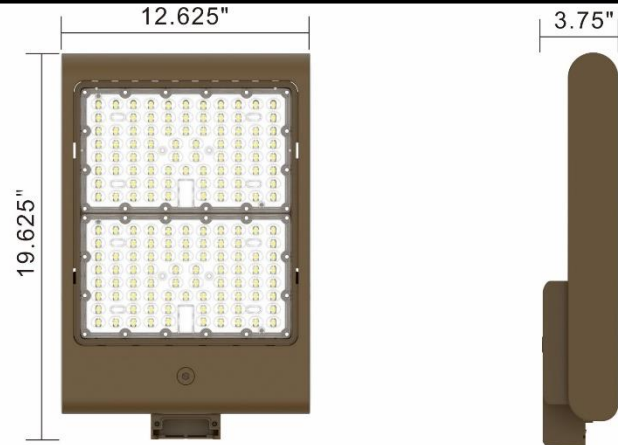

WATTAGE ADJUSTABLE LED AREA LIGHT

LEDAREA1000051335 - LG-AR-50/80/100/150W-5K-YY-BZ
LEDAREA1000051336 - LG-AR-150/200/240/300W-5K-YY-BZ

LUMEGEN®

Project:	
Type:	
Catalog #:	

The Wattage Adjustable LED Area Light are designed to illuminate roadways, walkways, parking lots, building exteriors, loading docks, and many other large outdoor area. This LED area light represents the classic shape of an HID area light with thin profile and quicker installation process to reduce installation time by 50%. This LED area light is suitable for wet locations.

Product Features

- **Color Temperature:** Available in 5000K
- **Power Use:** Wattage Adjustable with 4 wattages to select from with 142 lumens per watt (LPW).
- **Housing Construction:** Aluminum Housing with heat sink, dark brown powder coated finish.
- **Optical Lens:** heat-resistant polycarbonate (PC) lens, anti-UV and flame resistant.
- **Optical Distribution:** Type III
- **LEDs:** LUMILEDS 2835 LED Chips
- **LED Life Hours:** Rated to last 50,000 hours
- **Driver:** AC100-277V, 50/60Hz, 0-10V Dimming
- **Power Factor (PF):** > 0.90
- **Total Harmonic Distortion (THD):** <15%
- **Color Rendering Index (CRI):** > 70
- **Operating Temperature:** -40°F ~ 122°F (-40°C ~ 50°C)
- **Surge Protection:** 10kV Standard
- **Sensors:** Photocell sensor pre-wired
- **Warranty:** 5 year warranty of all electronics and housing.

LEDAREA1000051335 - LG-AR-50/80/100/150W-5K-YY-BZ
 LEDAREA1000051336 - LG-AR-150/200/240/300W-5K-YY-BZ

Dimensions (without mounts)

LEDAREA1000051335
 LG-AR-50/80/100/150W-5K-YY-BZ

LEDAREA1000051336
 LG-AR-150/200/240/300W-5K-YY-BZ

Electrical Specifications

SKU	Model	Watts	Lumens	LPW
LEDAREA1000051335	LG-AR-50/80/100/150W-5K-YY-BZ	50/80/100/150	7050/11,280/14,100/21,150	142
LEDAREA1000051336	LG-AR-150/200/240/300W-5K-YY-BZ	150/200/240/300	21,150/28,200/33,840/42,300	142