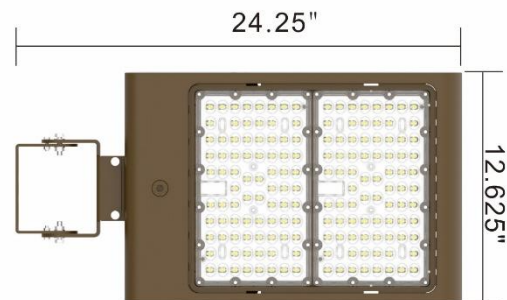

LEDAREA1000051336
LG-AR-150/200/240/300W-5K-YY-BZ

LEDAREA1000051336
LG-AR-150/200/240/300W-5K-YY-BZ