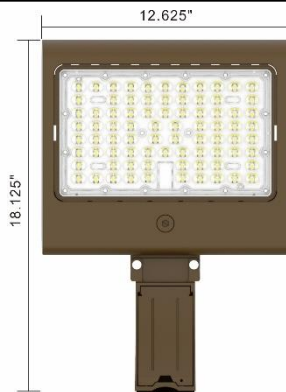

WATTAGE ADJUSTABLE LED AREA LIGHT

LEDAREA1000051335 - LG-AR-50/80/100/150W-5K-YY-BZ
 LEDAREA1000051336 - LG-AR-150/200/240/300W-5K-YY-BZ

Wattage Adjustable Instructions

The dip-switches to select wattage is located on the back of the light circled to the left.
 See below diagrams for how to select wattages for each light.

Photometrics

Package Information

TYPE III

Model	Master carton size (inch)			quantity/ carton	Gross weight(LBS)
	L	W	H		
LG-AR-50/80/100/150W-5K-YY-BZ	14.76	14.76	5.91	1	9.90
LG-AR-150/200/240/300W-5K-YY-BZ	21.77	14.76	6.30	1	16.06

WATTAGE ADJUSTABLE LED AREA LIGHT

LEDAREA1000051335 - LG-AR-50/80/100/150W-5K-YY-BZ
LEDAREA1000051336 - LG-AR-150/200/240/300W-5K-YY-BZ

Mounting Accessories (Sold Separately)

Straight Arm Mount
LEDMKAL1000051339