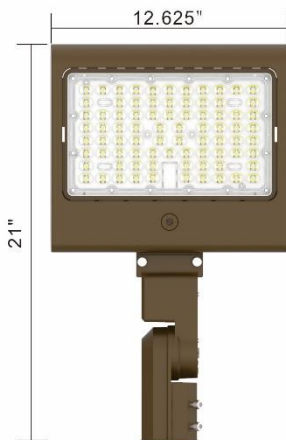

WATTAGE ADJUSTABLE LED AREA LIGHT

LEDAREA1000051335 - LG-AR-50/80/100/150W-5K-YY-BZ
 LEDAREA1000051336 - LG-AR-150/200/240/300W-5K-YY-BZ

Wattage Adjustable Instructions

The dip-switches to select wattage is located on the back of the light circled to the left.
 See below diagrams for how to select wattages for each light.

WATTAGE ADJUSTABLE LED AREA LIGHT

LEDAREA1000051335 - LG-AR-50/80/100/150W-5K-YY-BZ
LEDAREA1000051336 - LG-AR-150/200/240/300W-5K-YY-BZ

Mounting Accessories (Sold Separately)

Straight Arm Mount
LEDMKAL1000051339

LEDAREA1000051335
LG-AR-50/80/100/150W-5K-YY-BZ

LEDAREA1000051336
LG-AR-150/200/240/300W-5K-YY-BZ

Slip Fitter Mount
LEDMKAL1000051338

LEDAREA1000051335
LG-AR-50/80/100/150W-5K-YY-BZ

LEDAREA1000051336
LG-AR-150/200/240/300W-5K-YY-BZ