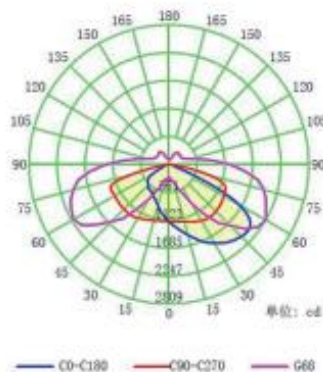

Photometrics

Package Information

TYPE III

Model	Master carton size (inch)			quantity/ carton	Gross weight(LBS)
	L	W	H		
LG-AR-50/80/100/150W-5K-YY-BZ	14.76	14.76	5.91	1	9.90
LG-AR-150/200/240/300W-5K-YY-BZ	21.77	14.76	6.30	1	16.06