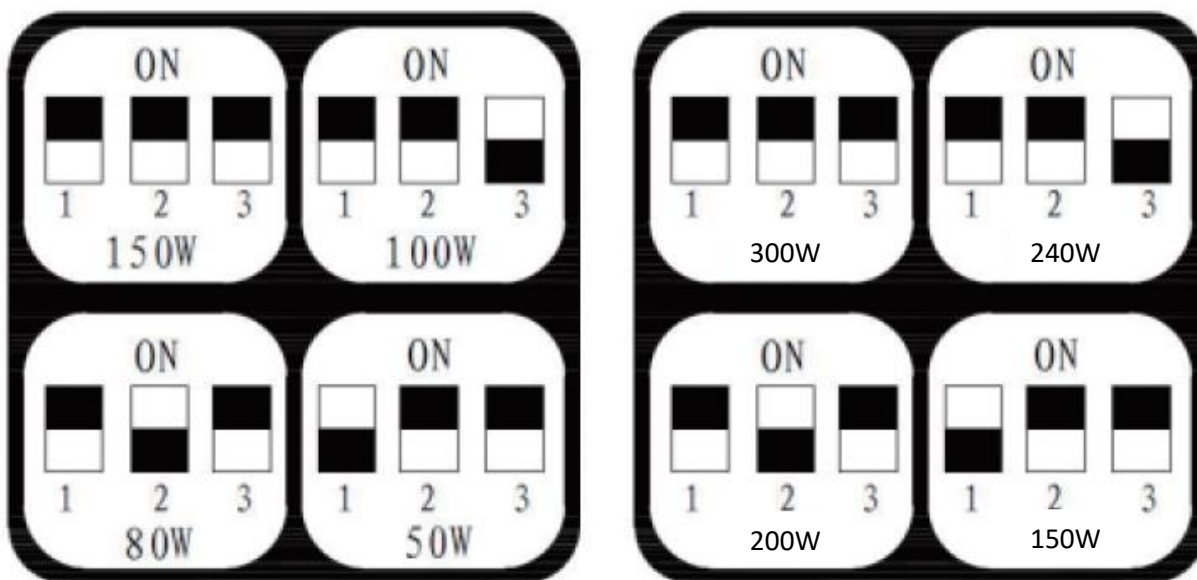

Photocell Sensor Option

The built-in photocell eye is located under the circled black cap on the back of the light.

Remove cover to utilize built-in photocell function.

Leave cover in place to prevent photocell function.

WATTAGE ADJUSTABLE LED AREA LIGHT

LEDAREA1000051335 - LG-AR-50/80/100/150W-5K-YY-BZ
 LEDAREA1000051336 - LG-AR-150/200/240/300W-5K-YY-BZ

Wattage Adjustable Instructions

The dip-switches to select wattage is located on the back of the light circled to the left.
 See below diagrams for how to select wattages for each light.