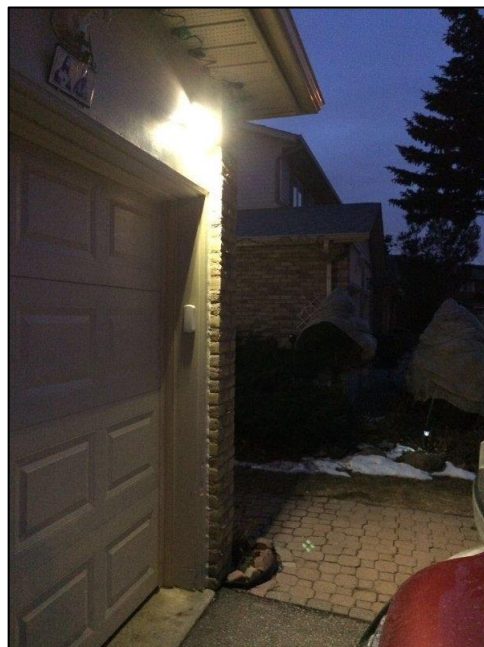

Actual Application Images

LEDSOLR1000051619