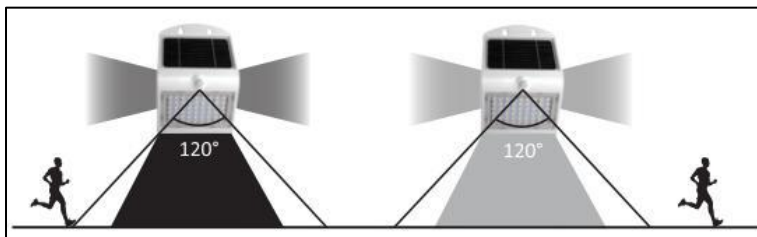

Lighting Modes

This light has 2 lighting modes. Press the power button to adjust the working mode:

(note that the power button is on the front of the 1.5W model and on the back of the 4W model as shown on the previous page)

- **1-Push, back light flashes once = Mode A**
  - **1.5W Model (SKU LEDSOLR1000051619)**
    - Front and Back light on low brightness at night. When motion is detected, front light turns to full brightness. After 10 seconds of no motion, front light dims back to low brightness (front and back light both on).
  - **When battery capacity is above 30% - 4W Model (SKU LEDSOLR1000051620)**
    - Front and Back light on low brightness at night. When motion is detected, front light turns to full brightness. After 20 seconds of no motion, front light dims back to low brightness (front and back light both on).

- **When battery capacity is below 30% - 4W Model (SKU LEDSOLR1000051620)**
  - Back light on at night. When motion is detected, front light turns to full brightness. After 20 seconds of no motion, front light turns off (back light remains on).