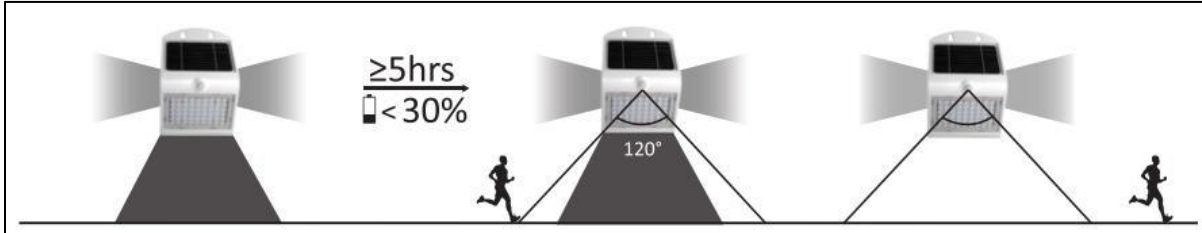

- **2nd-push, back light flashes twice = Mode B - 4W Model (SKU LEDSOLR1000051620)**

SOLAR BUTTERFLY WALL LIGHT

LEDSOLR1000051619- LG-SWL-1.5WPlus-B

LEDSOLR1000051620 - LG-SWL-4WPlus-B

- **When battery capacity is above 30%**
 - Back light and Front light (50% brightness) on at night without sensor.
- **When battery capacity is below 30%**
 - Back light turns on at night. When motion is detected, front light turns to 50% brightness. After 20 seconds of no motion, front light turns off. (Back light remains on all night)