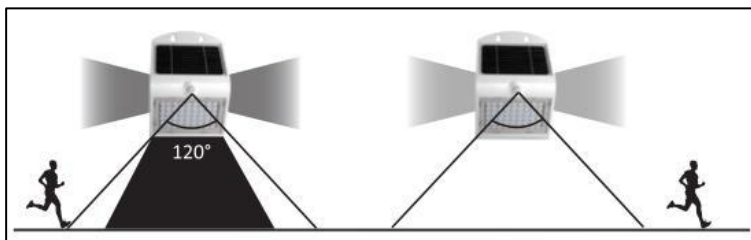

- **2nd-push, back light flashes twice = Mode B - 1.5W Model (SKU LEDSOLR1000051619)**
  - Back Light on at night. When motion is detected, front light turns to full brightness. After 10 seconds of no motion, front light turns off (back light remains on).