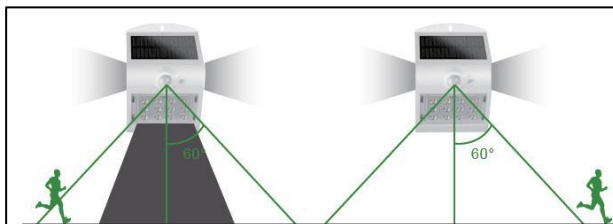

- **2nd-push, back light flashes twice = Mode B - 4W Model (SKU LEDSOLR1000051620)**