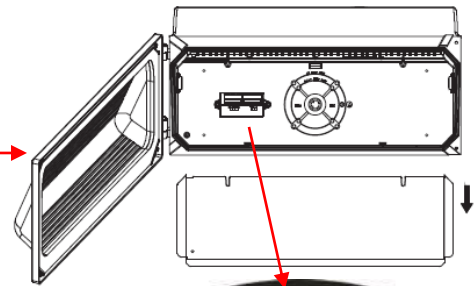

Wattage & Color Tunable Instructions

This fixture is equipped with Color Temperature and Power tunable technology inside of the housing. Select your desired color temperature and wattage by the DIP switch during installation and before operation (refer to installation guide for details).

Caution - Since the DIP switch is inside of the fixture housing, it is advised that it not be accessed unless by a licensed electrician to avoid shock.

1) Locate and loosen the screws labeled A/B and remove the reflector to access DIP switch.

2) Once the reflector is removed, you will see the DIP switch as shown to the right.

3) Below diagrams show the outcome of each position.

Wattage Selectable DIP Switch Settings	CCT Selectable DIP Switch Settings
  60% Power (30W or 72W)	 3000K
  80% Power (40W or 96W) (Default)	 4000K (Default)
  100% Power (50W or 120W)	 5000K