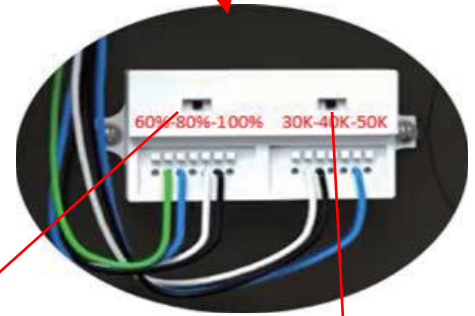

Wattage & Color Tunable Instructions

This fixture is equipped with Color Temperature and Power tunable technology inside of the housing. Select your desired color temperature and wattage by the DIP switch during installation and before operation (refer to installation guide for details).

Caution - Since the DIP switch is inside of the fixture housing, it is advised that it not be accessed unless by a licensed electrician to avoid shock.

1) Locate and loosen the screws labeled A/B and remove the reflector to access DIP switch.

2) Once the reflector is removed, you will see the DIP switch as shown to the right.

3) Below diagrams show the outcome of each position.

Wattage Selectable DIP Switch Settings	CCT Selectable DIP Switch Settings
  60% Power (30W or 72W)	 3000K
  80% Power (40W or 96W) (Default)	 4000K (Default)
  100% Power (50W or 120W)	 5000K