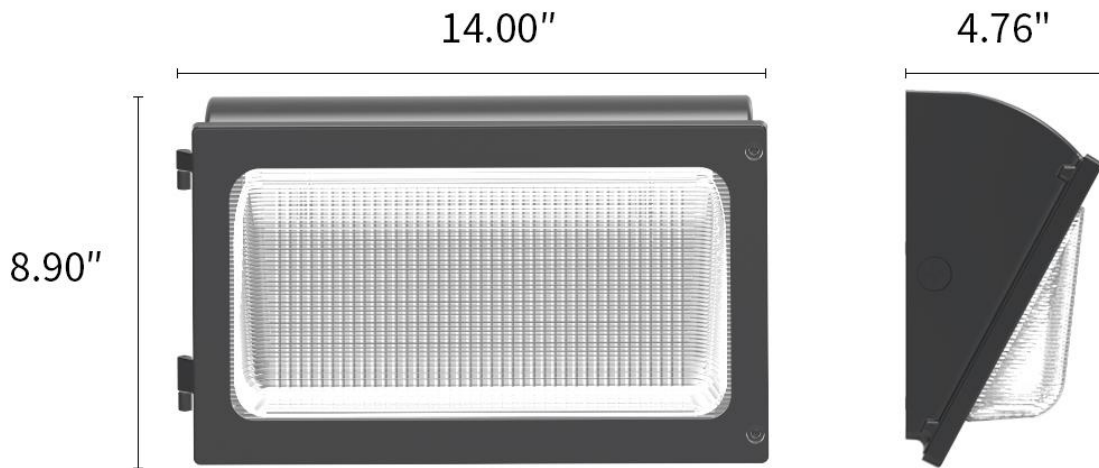

WATTAGE & COLOR TUNABLE LED WALL PACK

LEDWPCK1000051303 - LG-WP-72/96/120W-3CCT
LEDWPCK1000051304 - LG-WP-30/40/50W-3CCT

LUMEGEN®

Project:	
Type:	
Catalog #:	

The Wattage Adjustable and Color Tunable LED Wall Pack Light is designed for outdoor illumination in areas such as perimeter walls or fences, walkways, building exteriors, loading docks, and many other large outdoor areas. This LED wall pack represents the classic shape of an HID area light while using a fraction of the energy. These LED Wall Packs are equivalent to up to 400W metal halide wall packs and can save you up to 70% on energy costs and save you the maintenance of replacing bulbs over the life of the fixture. This LED area light is suitable for wet locations.

Product Features

- **Color Temperature:** 3000K, 4000K, 5000K Selectable
- **Power Use:** Wattage Adjustable with 3 wattages to select from with 130 lumens per watt (LPW).
- **Housing Construction:** Die-Cast Aluminum Housing, dark brown powder coated finish.
- **Optical Lens:** Borosilicate Glass Lens
- **Optical Distribution:** Type III
- **LEDs:** LUMILEDS 2835 LED Chips
- **LED Life Hours:** Rated to last 50,000 hours
- **Driver:** AC120-277V, 50/60Hz, 0-10V Dimming
- **Power Factor (PF):** > 0.95
- **Total Harmonic Distortion (THD):** <20%
- **Color Rendering Index (CRI):** 70
- **Operating Temperature:** -40°F ~ 113°F (-40°C ~ 45°C)
- **Surge Protection:** 4kV standard
- **Warranty:** 5 year warranty of all electronics and housing.

Dimensions

Electrical Specifications

SKU	Model	Watts	Lumens	LPW	CCT	CRI
LEDWPCK1000051303	LG-WP-72/96/120W-3CCT	72	9360	130	3000K/4000K/5000K Selectable	70
		96	12,480			
		120	15,600			
LEDWPCK1000051304	LG-WP-30/40/50W-3CCT	30	3900	130	3000K/4000K/5000K Selectable	70
		40	5200			
		50	6500			