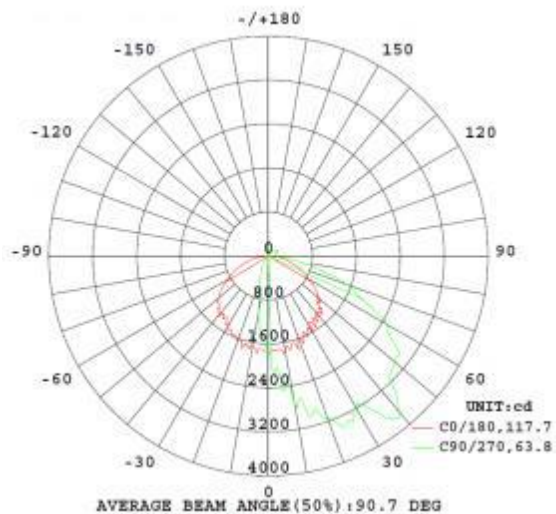

LEDWPCK1000051303 - LG-WP-72/96/120W-3CCT
LEDWPCK1000051304 - LG-WP-30/40/50W-3CCT

Photometrics

Package Information