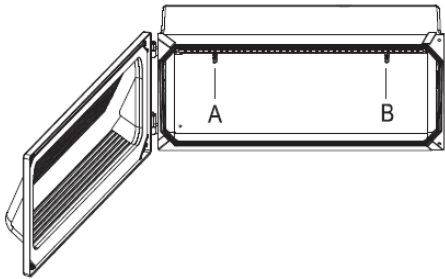

Wattage & Color Tunable Instructions

This fixture is equipped with Color Temperature and Power tunable technology inside of the housing. Select your desired color temperature and wattage by the DIP switch during installation and before operation (refer to installation guide for details).

Caution - Since the DIP switch is inside of the fixture housing, it is advised that it not be accessed unless by a licensed electrician to avoid shock.

1) Locate and loosen the screws labeled A/B and remove the reflector to access DIP switch.

2) Once the reflector is removed, you will see the DIP switch as shown to the right.

3) Below diagrams show the outcome of each position.

Wattage Selectable DIP Switch Settings	CCT Selectable DIP Switch Settings
  60% Power (30W or 72W)	 3000K
  80% Power (40W or 96W) (Default)	 4000K (Default)
  100% Power (50W or 120W)	 5000K